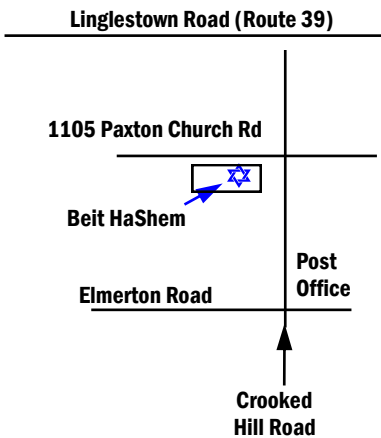

MAY 2018

Monthly Activity Calendar

**MESSIANIC SYNAGOGUE
BEIT HASHEM**

Meets at:
1105 Paxton Church Rd.
Harrisburg, PA 17110

Phone: 717-651-5330

Website:
www.BeitHaShem.org

E-mail:
BeitHaShem@BeitHaShem.org